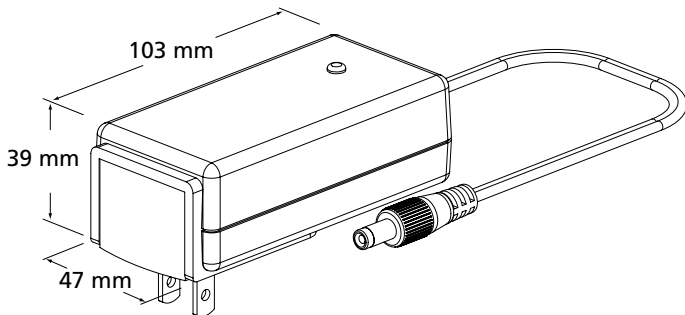

Exchangeable AC plug models Modeller med utskiftbare AC plugg

Available as / Tilgjengelig som:

Small housing / liten boks		
Base model / Grunnmodell		w exch. AC plug
Type	Description / Beskrivelse	Type
2121	AC/DC PSU, max 10W	2123
2124	AC/DC PSU, max 16W	2126
2115	NiMH battery charger, max 1,3A	2116
2240	Lead Acid batt. charger, max 1,3A	2241
2240 LI	Li-Ion batt. charger, max 1,3A	2241 LI
Additional housing weight (excl. plug/cord) +15 g Tilleggsvekt (uten plugg/ledning) +15 g		

Medium housing / medium boks		
Base model / Grunnmodell		w exch. AC plug
Type	Description / Beskrivelse	Type
9921	AC/DC PSU, max 40W	9926
2720	AC/DC PSU, max 40W	2721
2541	Lead Acid batt. charger, max 2,2A	2542
9940	Lead Acid batt. charger, max 2,3A	9941
2215	NiMH battery charger, max 35W	2216
9940 LI	Li-Ion batt. charger, max 2,3A	9941 LI
2541 LI	Li-Ion batt. charger, max 2,7A	2542 LI
Additional housing weight (excl. plug/cord) +27 g Tilleggsvekt (uten plugg/ledning) +27 g		

IEC 320 mains cord / nettleddning 1800mm EU part no. 131306,
UK part no. 131148, US part no. 131147, AU part no. 013108

EXCHANGEABLE AC PLUG ADAPTERS