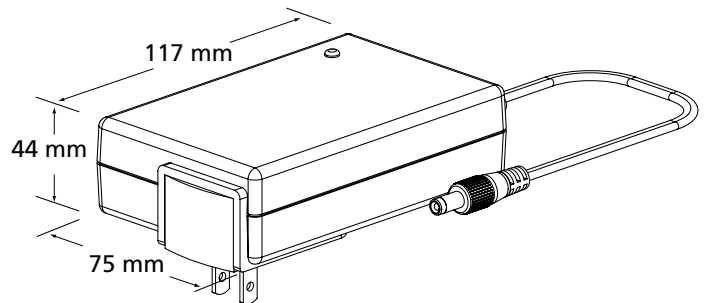

Exchangeable AC plug models Modeller med utskiftbare AC plugg

Available as / Tilgjengelig som:

Small housing / liten boks		
Base model / Grunnmodell		w exch. AC plug
Type	Description / Beskrivelse	Type
2121	AC/DC PSU, max 10W	2123
2124	AC/DC PSU, max 16W	2126
2115	NiMH battery charger, max 1,3A	2116
2240	Lead Acid batt. charger, max 1,3A	2241
2240 LI	Li-Ion batt. charger, max 1,3A	2241 LI
Additional housing weight (excl. plug/cord) +15 g Tilleggsvekt (uten plugg/ledning) +15 g		

Medium housing / medium boks		
Base model / Grunnmodell		w exch. AC plug
Type	Description / Beskrivelse	Type
9921	AC/DC PSU, max 40W	9926
2720	AC/DC PSU, max 40W	2721
2541	Lead Acid batt. charger, max 2,2A	2542
9940	Lead Acid batt. charger, max 2,3A	9941
2215	NiMH battery charger, max 35W	2216
9940 LI	Li-Ion batt. charger, max 2,3A	9941 LI
2541 LI	Li-Ion batt. charger, max 2,7A	2542 LI
Additional housing weight (excl. plug/cord) +27 g Tilleggsvekt (uten plugg/ledning) +27 g		

IEC 320 mains cord / nettleddning 1800mm EU part no. 131306,
UK part no. 131148, US part no. 131147, AU part no. 013108

EXCHANGEABLE AC PLUG ADAPTERS